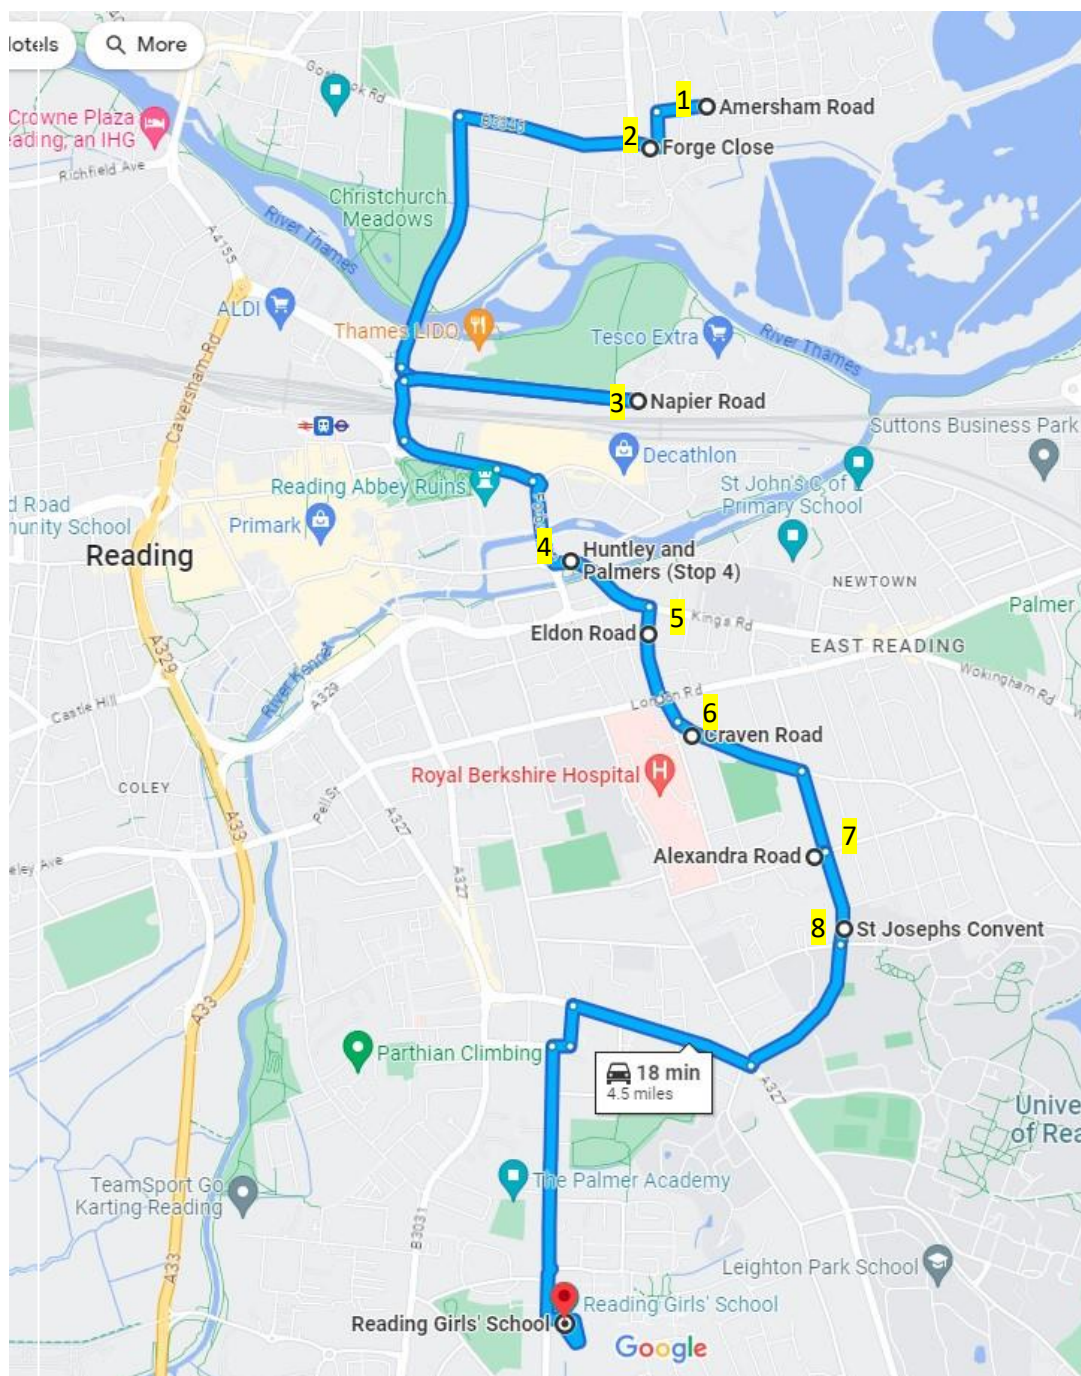

READING GIRLS' SCHOOL

KINGFISHER NORTH-EAST BUS ROUTE

Google maps link: <https://tinyurl.com/y2s5p9mp>

Stop	Time	Location	Time (appx)
1	7.44am	Amersham Road bus stop RG4 5LQ	4.01pm
2	7.45am	Gosbrook Road (Forge Close bus stop) RG4 5BX	4.00pm
3	7.48am	Napier Road/Luscinia View RG1 8AB	3.57pm
4	7.53am	King's Road (Huntley and Palmers bus stop 4) RG1 3ES	3.52pm
5	7.55am	Eldon Road bus stop RG1 4DJ	3.50pm
6	7.56am	Erleigh Road (opposite bus stop roundabout end)	3.48pm
7	8.00am	Addington Road (Alexandra Road bus stop) RG1 5PW	3.45pm
8	8.02am	St Joseph's Convent (bus stop Alexandra Road)	3.43pm