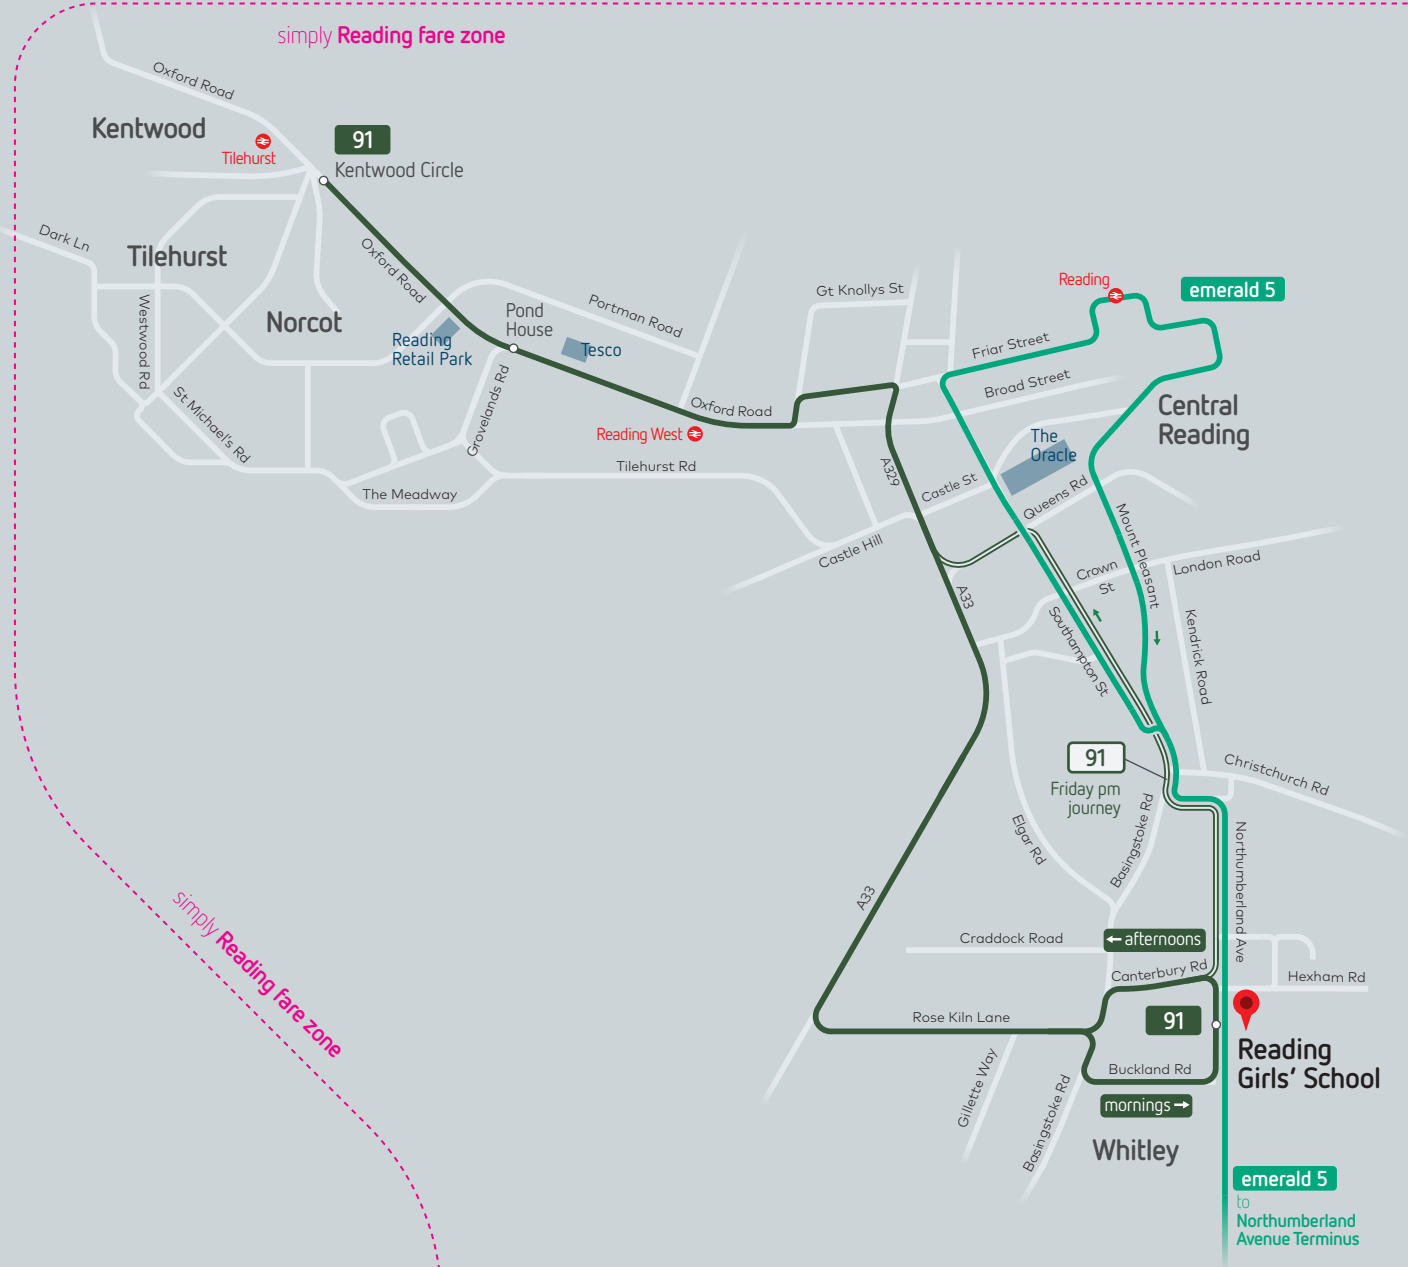

simply Reading fare zone

simply Reading fare zone

emerald 5
to
Northumberland
Avenue Terminus

getting to & from Reading Girls' School

emerald
5

Reading Station | Reading Girls' School via Whitley Street & Corbridge Road

to school am am

➔ Central Reading Station Road stop SC	7.57	8.09
Whitley Street	8.05	8.17
Warwick Road	8.08	8.20
ⓁⓂ Canterbury Road (for school)	8.12	8.24

from school pm pm

ⓁⓂ Canterbury Road (for school)	3.30	3.42
Warwick Road	3.35	3.47
Whitley Street	3.38	3.50
➔ Central Reading Station Road stop SC	3.47	3.59

emerald
5

Northumberland Ave | Reading Girls' School

to school am am

Northumberland Avenue	8.01	8.13
ⓁⓂ Canterbury Road (for school)	8.09	8.21

from school pm pm

ⓁⓂ Canterbury Road (for school)	3.34	3.48
Northumberland Avenue	3.41	3.56

91

Kentwood Circle | Reading Girls' School via Oxford Road

to school am

Kentwood Circle	7.40
Oxford Road George Street	7.53
ⓁⓂ Canterbury Road (for school)	8.18

from school pm

ⓁⓂ Canterbury Road (for school)	3.10
Oxford Road George Street	3.26
Kentwood Circle	3.40

on Fridays, this bus also drops
off at St Mary's Butts at 3.23

full timetables on reading-buses.co.uk
or pick up a leaflet

Reading buses in your pocket