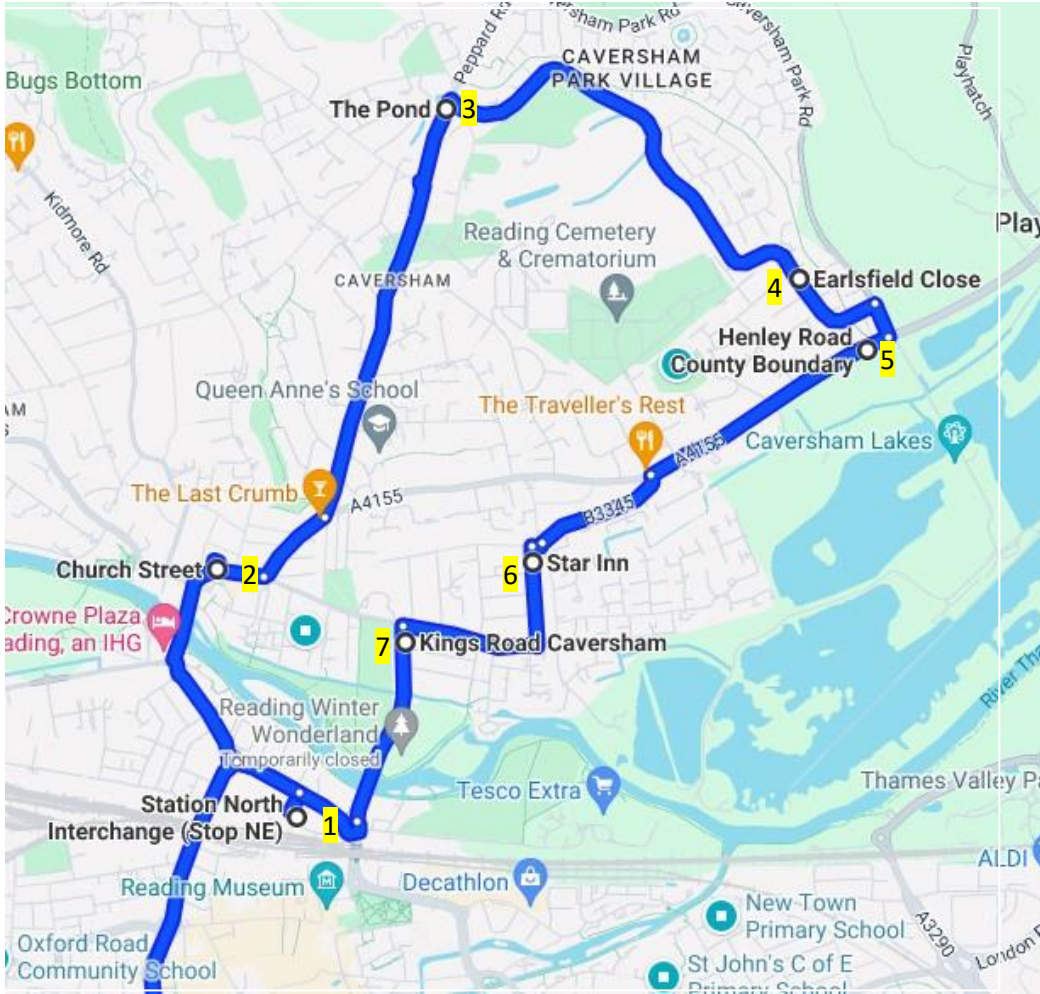

READING GIRLS' SCHOOL

KINGFISHER NORTH BUS ROUTE

Google maps link: <https://tinyurl.com/rk43t25j>

Stop	Time	Location	Time (appx)
1	7.35am	Station North Interchange (Stop NE) RG1 8BT	3.50pm
2	7.40am	Esso, Church Street bus stop RG4 8AR	3.55pm
3	7.45am	Buckingham Dr (The Pond bus stop) RG4 8TE	4.00pm
4	7.47am	Lowfield Rd (Earlsfield Close bus stop)	4.02pm
5	7.50am	Henley Road (County Boundary bus stop) RG4 6NH	4.05pm
6	7.52am	Briants Ave (Star In bus stop) RG4 5BA	4.07pm
7	7.55am	George Street (Kings Road bus stop) RG4 8DG	4.10pm