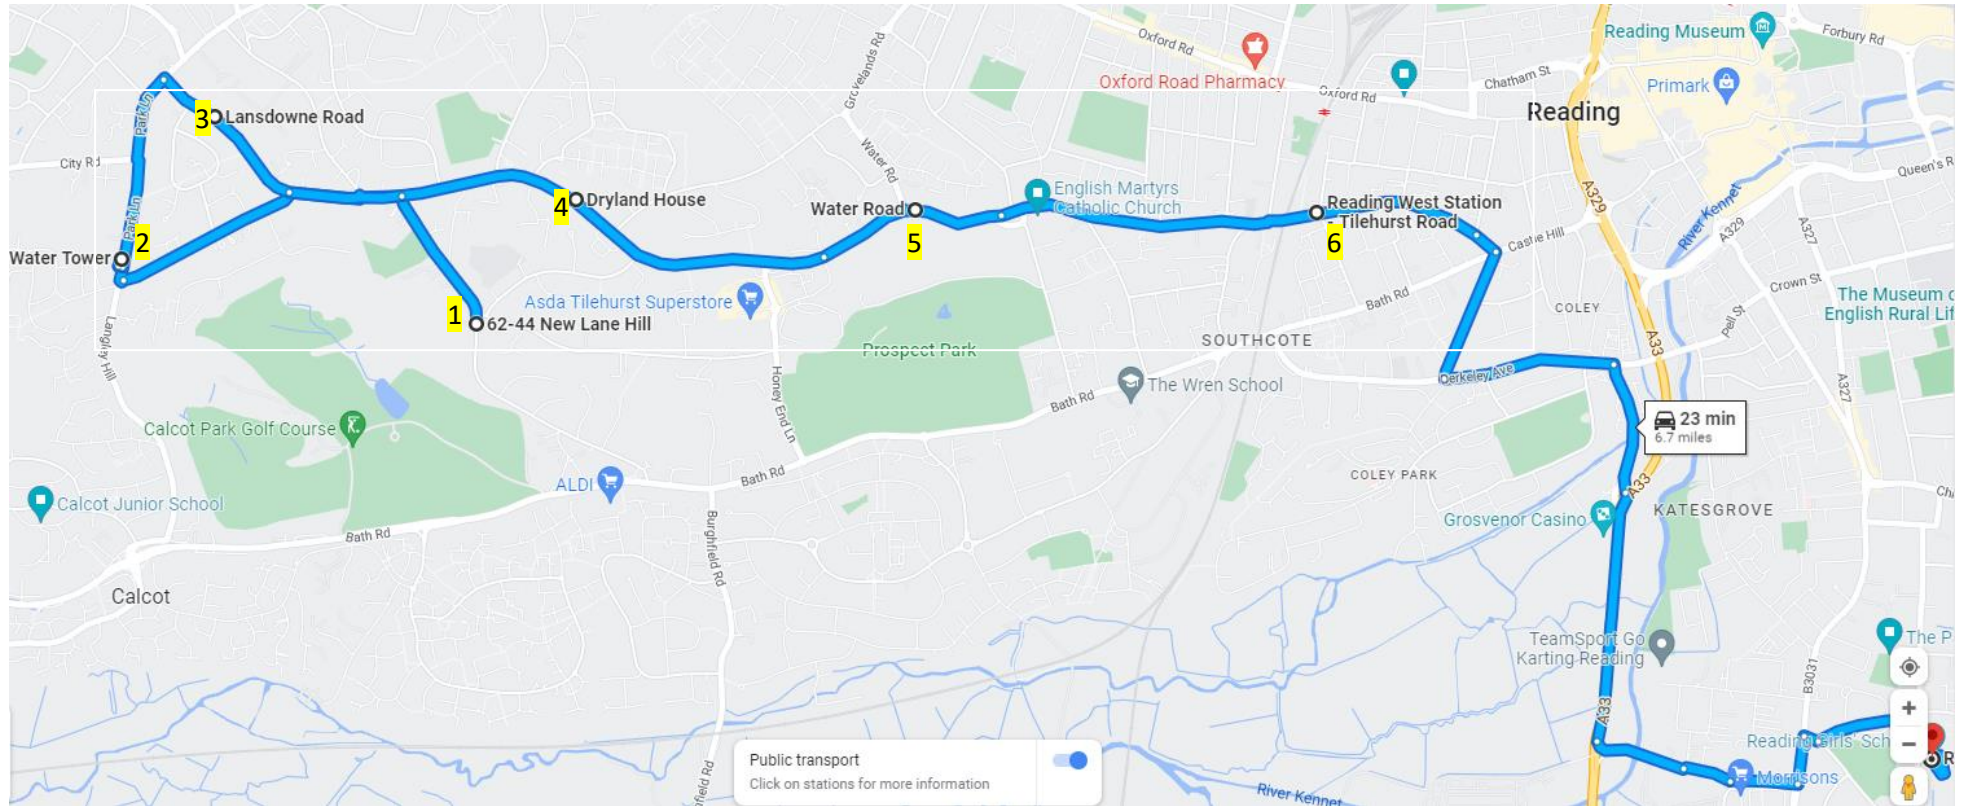

# READING GIRLS' SCHOOL TILEHURST WEST BUS ROUTE

Google Map link: <https://tinyurl.com/45r9bswb>

Stop	Time	Location	Time (appx)
1	7.38am	New Lane Hill RG30 4JP	4.11pm
2	7.43am	Water Tower bus stop, Park Lane RG31 4DU	4.06pm
3	7.48am	Lansdowne Road bus stop, Mayfair RG30 4QY	4.03pm
4	7.50am	Dryland House bus stop, The Meadway RG30 4PJ	4.00pm
5	7.53am	Water Road bus stop, Tilehurst Road RG30 2NP	3.55pm
6	7.58am	Reading West station bus stop, Brunswick Hill RG1 7TT	3.50pm