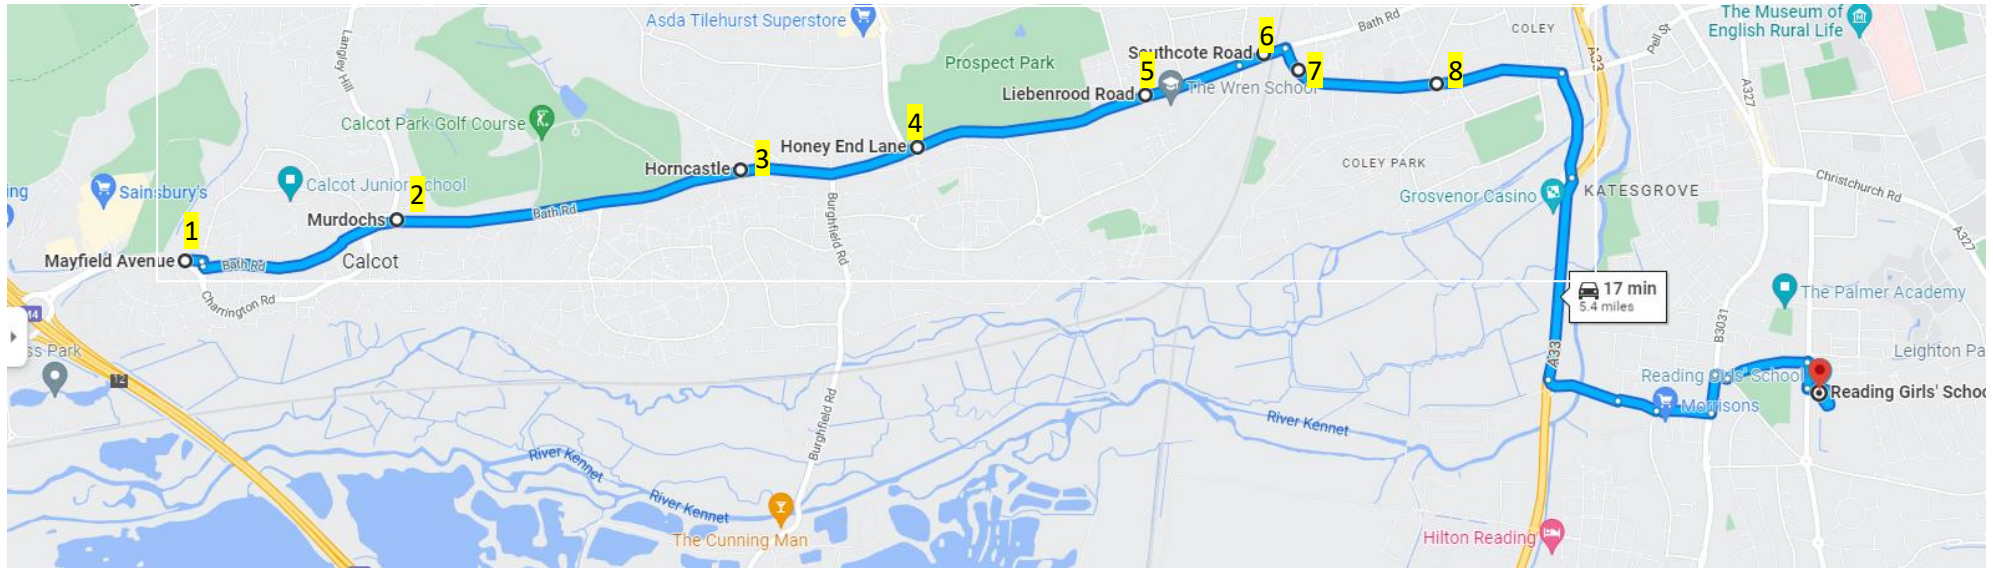

READING GIRLS' SCHOOL

KINGFISHER WEST BUS ROUTE

Google maps link: <https://tinyurl.com/bd3ypu7d>

Stop	Time	Location	Time (appx)
1	7.31am	Mayfield Avenue, Calcot RG31 4UX	4.14pm
2	7.33am	Murdochs, Calcot RG31 4QX	4.12pm
3	7.35am	Horncastle (Old Hogarth Avenue) RG30 2HJ	4.10pm
4	7.40am	Corner of Honey End Lane & Bath Road	4.05pm
5	7.44am	Liebenrood Road Bus stop (Bath Road)	4.01pm
6*		Southcote Lane/Bath Road (opposite Beefeater)	4.00pm
7	7.50am	Corner of Berkley Avenue & Bath Road (layby at top of Berkley Avenue)	3.55pm
8	7.55am	Coley Avenue bus stop	3.50pm

* not used for am pick up – only afternoon drop off