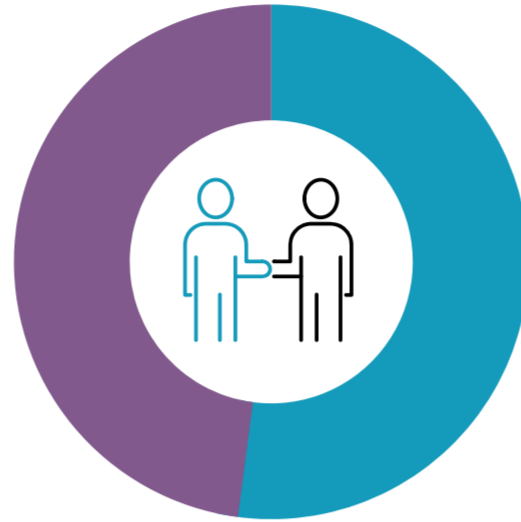

Thames Valley

Employment

80.9%

UK average **76.1%**.

Female 76.5% Male 83.1%

Unemployment

2.7%

UK average **3.8%**.

Salary

The average income is **£30,317** a year

Working Hours

On average people work **30.9** hours a week

Self-Employed

16.8%

568,276 people are self-employed

Predicted Job Growth