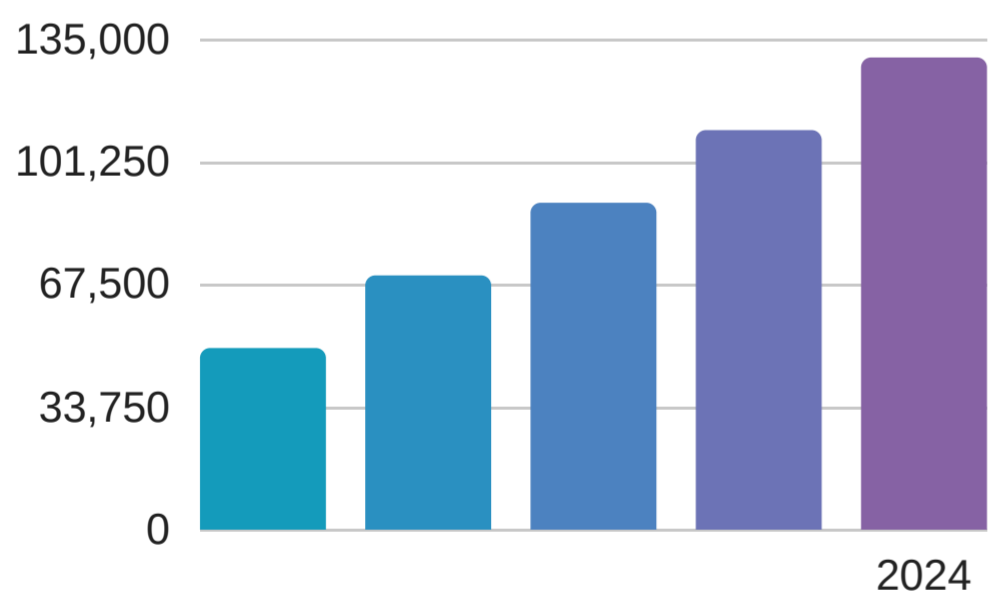

Salary

The average income is **£30,317** a year

Working Hours

On average people work **30.9** hours a week

Self-Employed

16.8%

568,276 people are self-employed

Predicted Job Growth

+130,000
extra jobs by
2024

Sectors set to grow

- Construction
- Information Technology
- Professional Services
- Support Services
- Health and Social Work
- Wholesale and Retail

Where are the most jobs now?